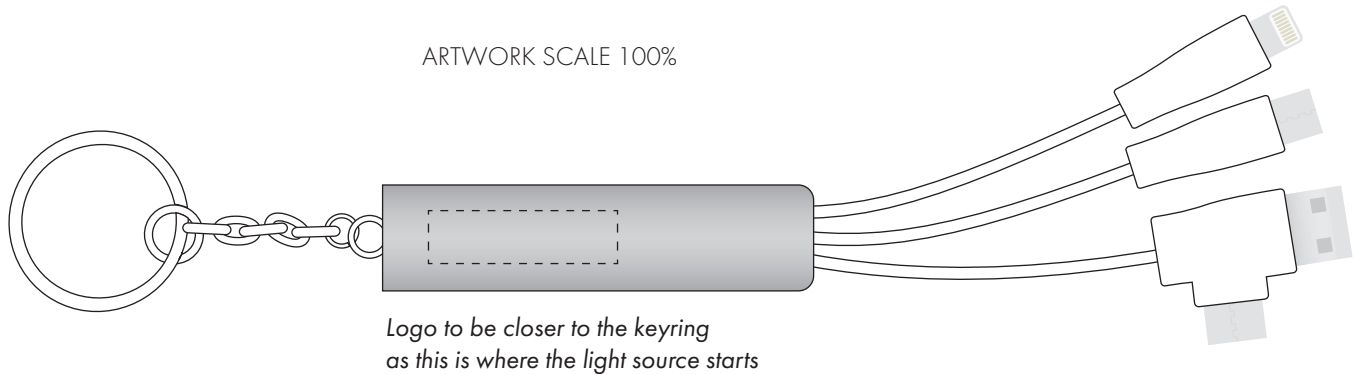

Your Ref:	Quantity:	Product Code: ZP1049
Our Ref:	Version: 1	Product Colour: SILVER

**PRINTING CONCERNS:**

We stock this item in the following colours

**PANTONE REFERENCE(S)**

● Engrave

ARTWORK SCALE 100%  
Max print area: 25mm x 7mm

Product Image for visualisation  
- colours may vary

The dashed line is to demonstrate print area and will not appear on your printed item

**PLEASE NOTE:**

- All colours including print and product are for visual purposes only and should not be regarded as the actual colour of the product and print.
- Some products may vary from batch to batch and may differ from previous orders.
- The colour and texture of a product can also have an effect on the final print colour.
- By approving this order we accept that you understand these terms.